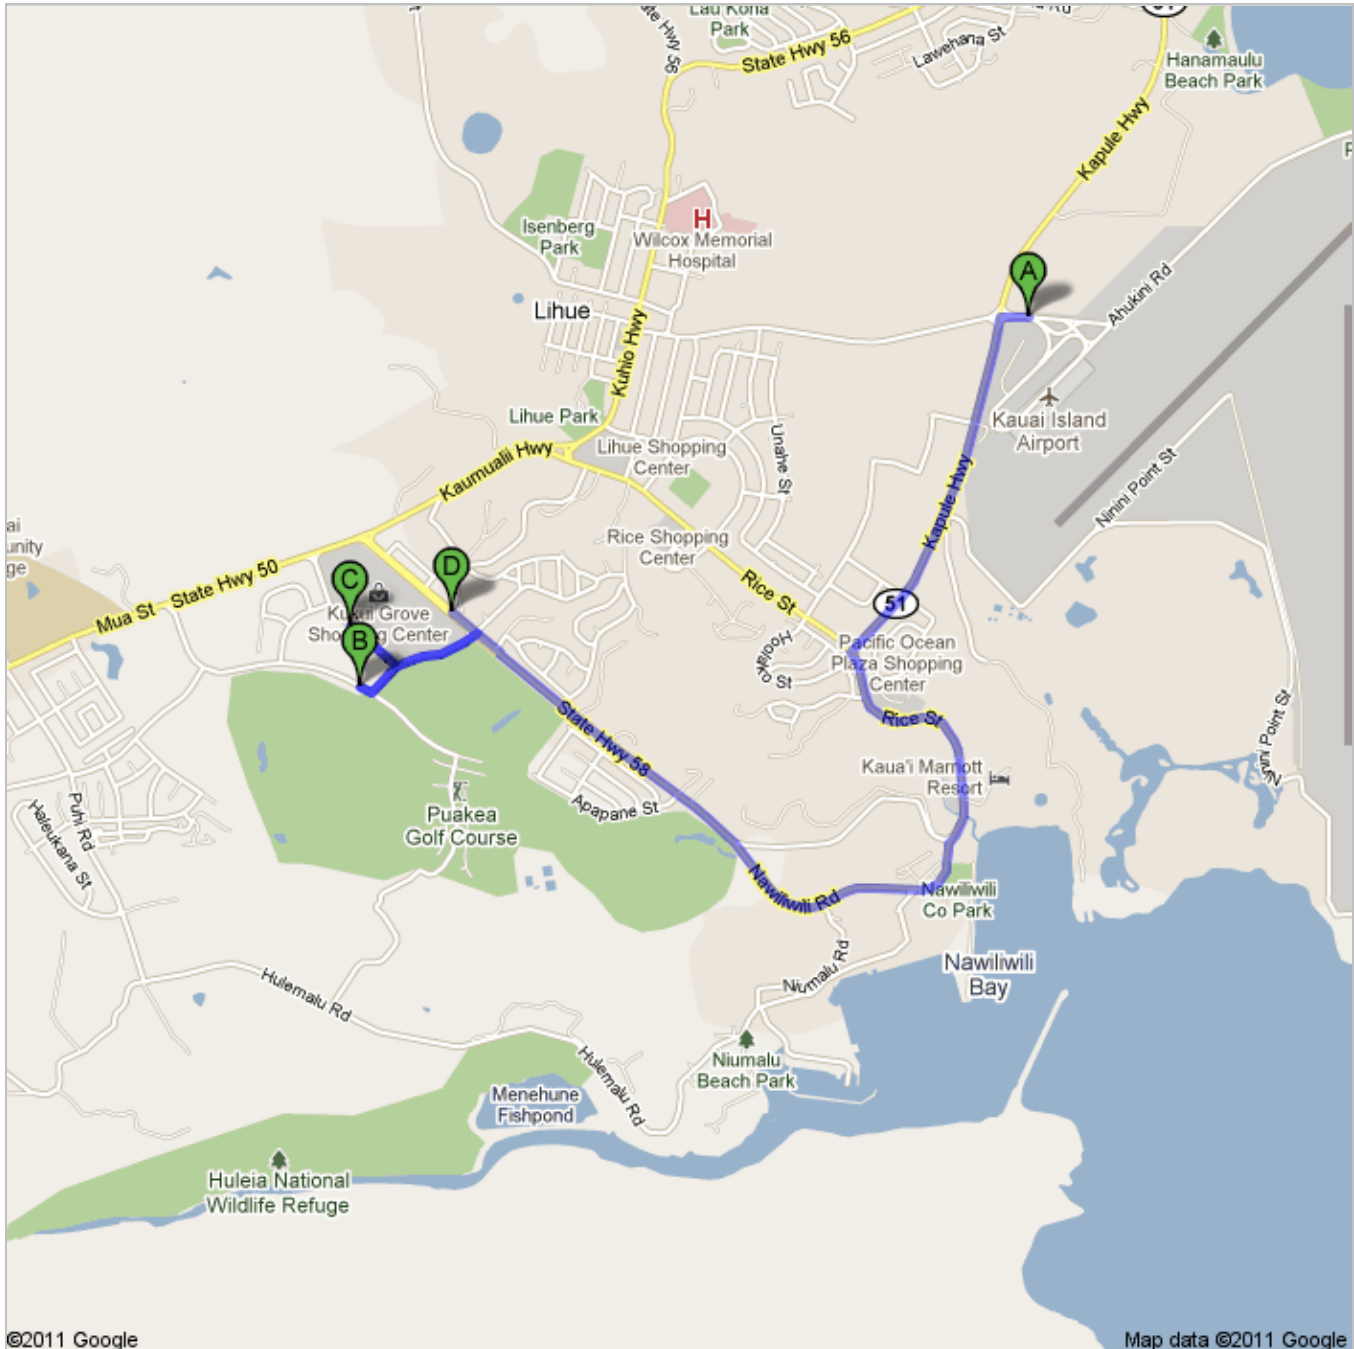

Directions to Kmart

4303 Hala Road, Lihue (Kauai), HI 96766 - (808) 245-7742

4.9 mi – about 14 mins

A - Airport

B - Costco

C - Star Market - very nice grocery store - watch out for prices - behind Macy's at the Kukui Grove Shopping Center

D - K-Mart - I usually don't shop K-Mart personally, but this is a nice one and the people have been wonderful. Great place for souvenirs and postcards.